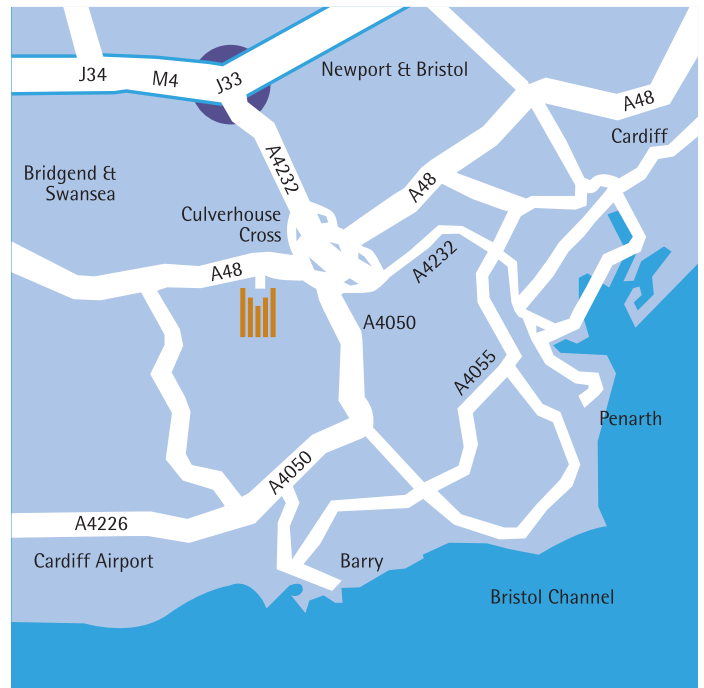

Location Map

Millennium & Copthorne Hotels operates a portfolio of more than 100 hotels worldwide.

To book online, visit: www.millenniumhotels.co.uk/copthornecardiff